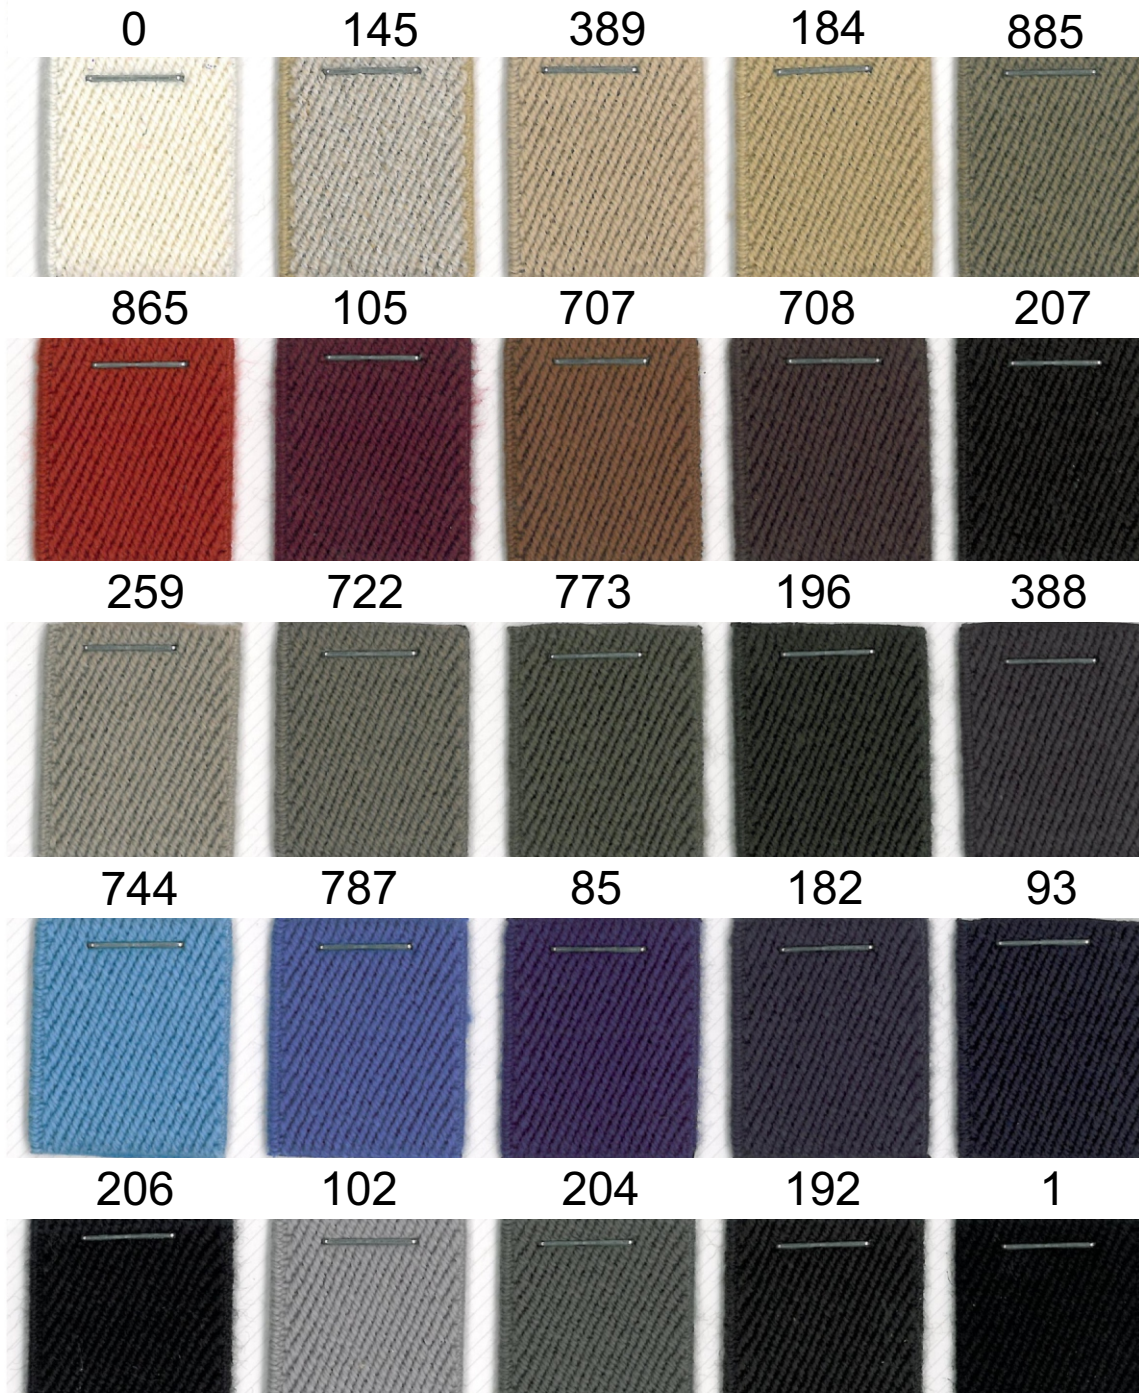

# devanét

COLLECTION

Belt Range

2016  
Collection

1325-25.0 25 mm & 1330-30.0 Elasticated Plain  
Available in 25 and 30 mm widths

Material Composition Polyester.Viscose 74% - Polypropylene 26%

Dv1325-25.0 & 1330-30.0 Elasticated Plain 2016